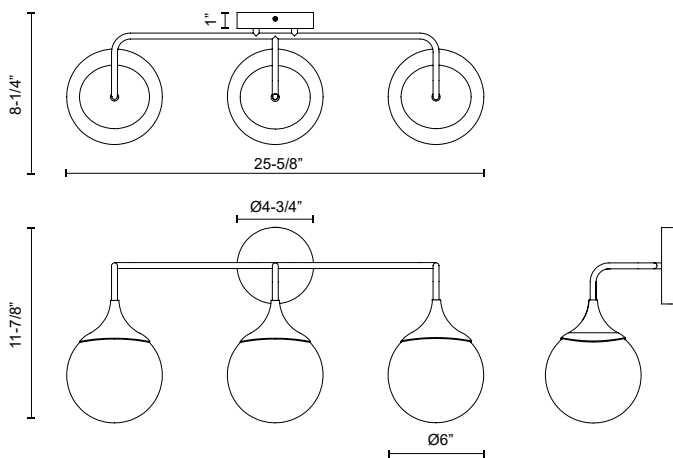

alora mood

P. 1.855.855.8926

CANADA: 19054 28TH Avenue Surrey - BC V3Z 6M3

USA: 3035 E. Lone Mountain Rd - Las Vegas, NV, 89081

NOUVEAU VL505125

FIXTURE DIMENSIONS	W25-5/8" x H11-7/8" x E8-1/4"
HEIGHT FROM CENTER	9-1/2"
EXTENSION	8-1/4"
LAMP TYPE	E26
MAX WATTAGE	40W
BULB QTY	3
BULBS INCLUDED	No
VOLTAGE	120V
GLASS DETAILS	Opal Glass
MATERIAL	Glass; Steel;
INSTALL OPTIONS	Up/Down; Wall;
LOCATION	Damp
CANOPY DIMENSIONS	D4-3/4" x E1"
PAINT FINISH	AG01; MB01;

[D - Diameter, L - Length, W - Width, H - Height, E - Extension]

AVAILABLE FINISHES:

*For complete warranty terms, please visit: www.aloralighting.com/warranty

WWW.ALORAMOOD.COM

© 2022 KUZCO LIGHTING. ALL RIGHTS RESERVED.